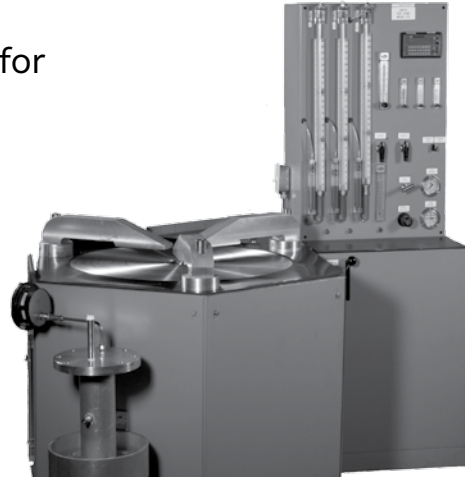

Test System Specifications

Valve Size Range: 2" (50mm) - 24" (600mm)
MAWP = 30 PSIG
Test Pressure = 15 PSI pressure
= 12 PSI vacuum

Utility Requirements

Compressed Air 80 - 150 psig
½" nominal line size

Electric Power = 100/115/230VAC

Single Phase, 50/60HZ, 10 amp

Note: Alternate electric configurations available

MODEL 210 TEST STAND

- Pressure/Vacuum testing
- Digital gauges
- Flowmeters
- Manometers
- Pressure vessel directly under test flange for smooth regulated pressure or vacuum
- Heavy steel construction
- Stainless Steel tubing
- Mounting adapters and gaskets included

OPTIONS

- Pilot valve kit
- Blanket gas regulator kit

The Groth Model 210 test stand contains all valves and gauges necessary to accurately verify settings for both pressure and vacuum conditions. Seat leakage is monitored using flow meters ranging from 0.1 - 100 SCFH.