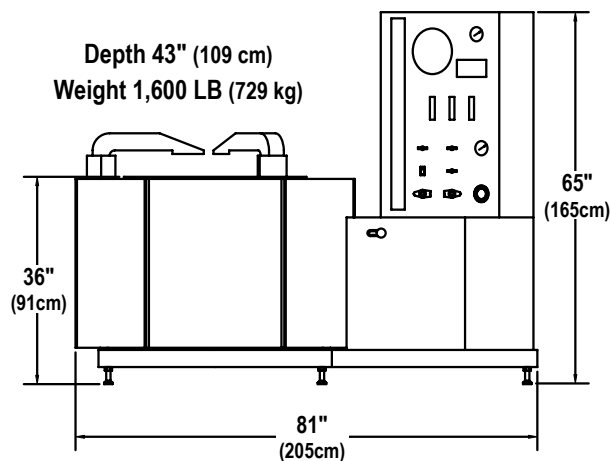

Test System Specifications

Valve Size Range: 2" (50mm) - 24" (600mm)
MAWP = 30 PSIG
Test Pressure = 15 PSI pressure
= 12 PSI vacuum

Utility Requirements

Compressed Air 80 - 150 psig
½" nominal line size

Electric Power = 100/115/230VAC

Single Phase, 50/60HZ, 10 amp

Note: Alternate electric configurations available

MODEL 210 TEST STAND

- Pressure/Vacuum testing
- Digital gauges
- Flowmeters
- Manometers
- Pressure vessel directly under test flange for smooth regulated pressure or vacuum
- Heavy steel construction
- Stainless Steel tubing
- Mounting adapters and gaskets included

OPTIONS

- Pilot valve kit
- Blanket gas regulator kit

The Groth Model 210 test stand contains all valves and gauges necessary to accurately verify settings for both pressure and vacuum conditions. Seat leakage is monitored using flow meters ranging from 0.1 - 100 SCFH.